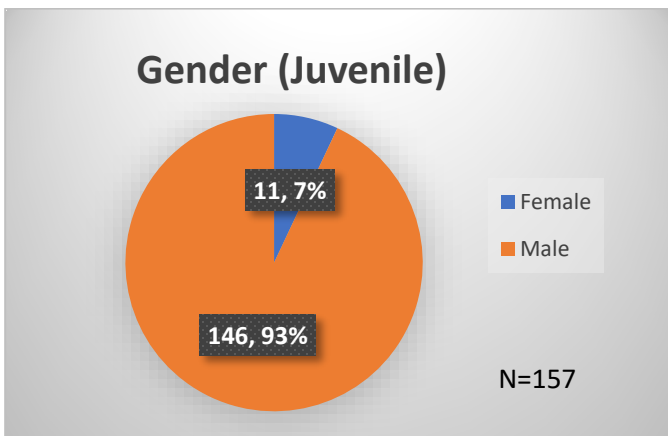

Daily Data Dashboard – September 18, 2023
Demographics for JTDC Population
Monday Morning Midnight Count

Total # of probation Involved youth¹: 1,295

¹ Probation Active: Any youth who is pending sentencing with an active social history, has been formally placed on probation or supervision with Cook County Juvenile Probation on the date of the report.

*Age, Gender and Race for Criminal Court population (N=2) is not represented in this report.

Data sources: cFive Supervisor – Probation Population and RMIS – JTDC Population

Daily Data Dashboard – September 18, 2023
Demographics for JTDC Population
Monday Morning Midnight Count