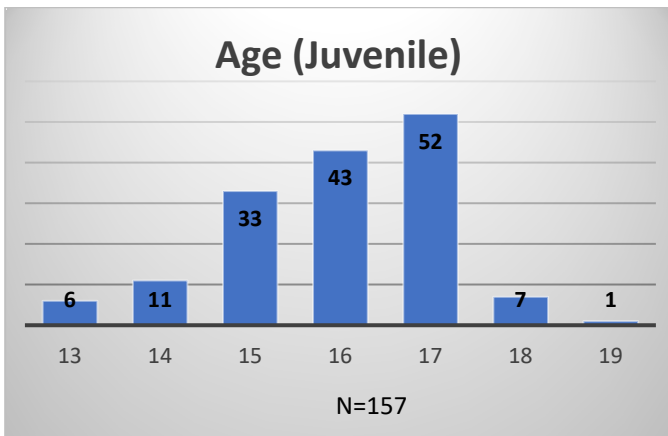

Daily Data Dashboard – September 18, 2023
Demographics for JTDC Population
Monday Morning Midnight Count

Total # of probation Involved youth¹: 1,295

¹ Probation Active: Any youth who is pending sentencing with an active social history, has been formally placed on probation or supervision with Cook County Juvenile Probation on the date of the report.

*Age, Gender and Race for Criminal Court population (N=2) is not represented in this report.

Data sources: cFive Supervisor – Probation Population and RMIS – JTDC Population

Daily Data Dashboard – September 18, 2023
Demographics for JTDC Population
Monday Morning Midnight Count