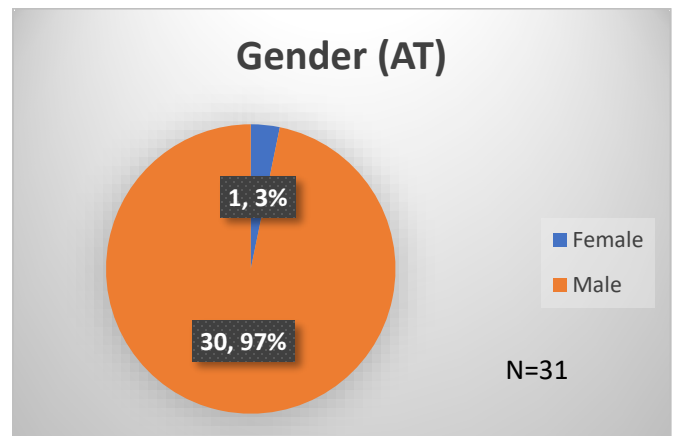

Daily Data Dashboard – September 18, 2023
Demographics for JTDC Population
Monday Morning Midnight Count

Total # of probation Involved youth¹: 1,295

¹ Probation Active: Any youth who is pending sentencing with an active social history, has been formally placed on probation or supervision with Cook County Juvenile Probation on the date of the report.

*Age, Gender and Race for Criminal Court population (N=2) is not represented in this report.

Data sources: cFive Supervisor – Probation Population and RMIS – JTDC Population

Daily Data Dashboard – September 18, 2023
Demographics for JTDC Population
Monday Morning Midnight Count