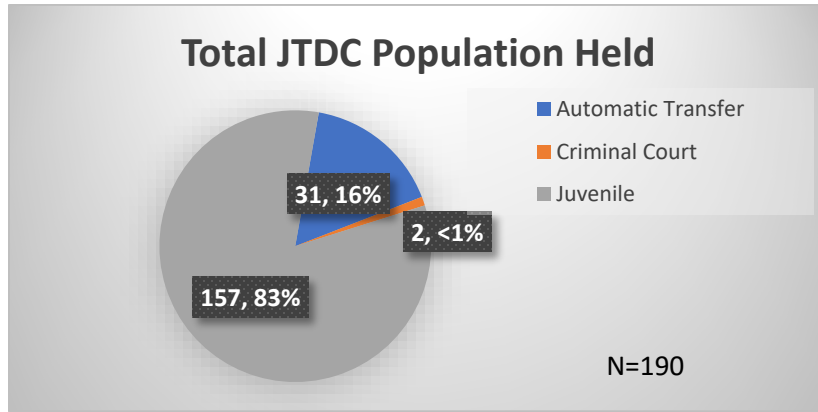

Daily Data Dashboard – September 18, 2023
Demographics for JTDC Population
Monday Morning Midnight Count

Total # of probation Involved youth¹: 1,295

¹ Probation Active: Any youth who is pending sentencing with an active social history, has been formally placed on probation or supervision with Cook County Juvenile Probation on the date of the report.

*Age, Gender and Race for Criminal Court population (N=2) is not represented in this report.

Data sources: cFive Supervisor – Probation Population and RMIS – JTDC Population

Daily Data Dashboard – September 18, 2023
Demographics for JTDC Population
Monday Morning Midnight Count