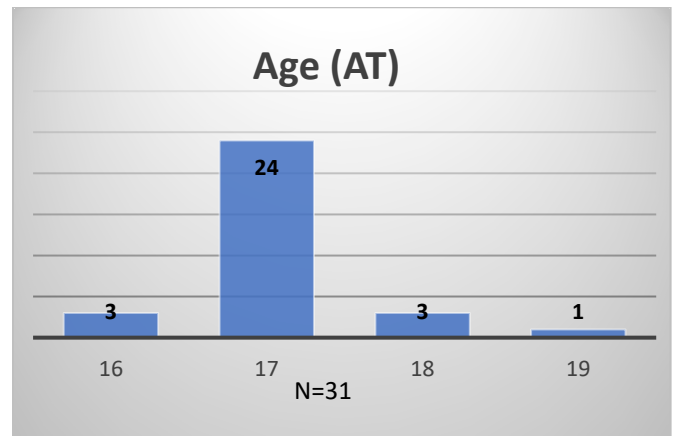

Daily Data Dashboard – September 18, 2023
Demographics for JTDC Population
Monday Morning Midnight Count

Total # of probation Involved youth¹: 1,295

¹ Probation Active: Any youth who is pending sentencing with an active social history, has been formally placed on probation or supervision with Cook County Juvenile Probation on the date of the report.

*Age, Gender and Race for Criminal Court population (N=2) is not represented in this report.

Data sources: cFive Supervisor – Probation Population and RMIS – JTDC Population

Daily Data Dashboard – September 18, 2023
Demographics for JTDC Population
Monday Morning Midnight Count